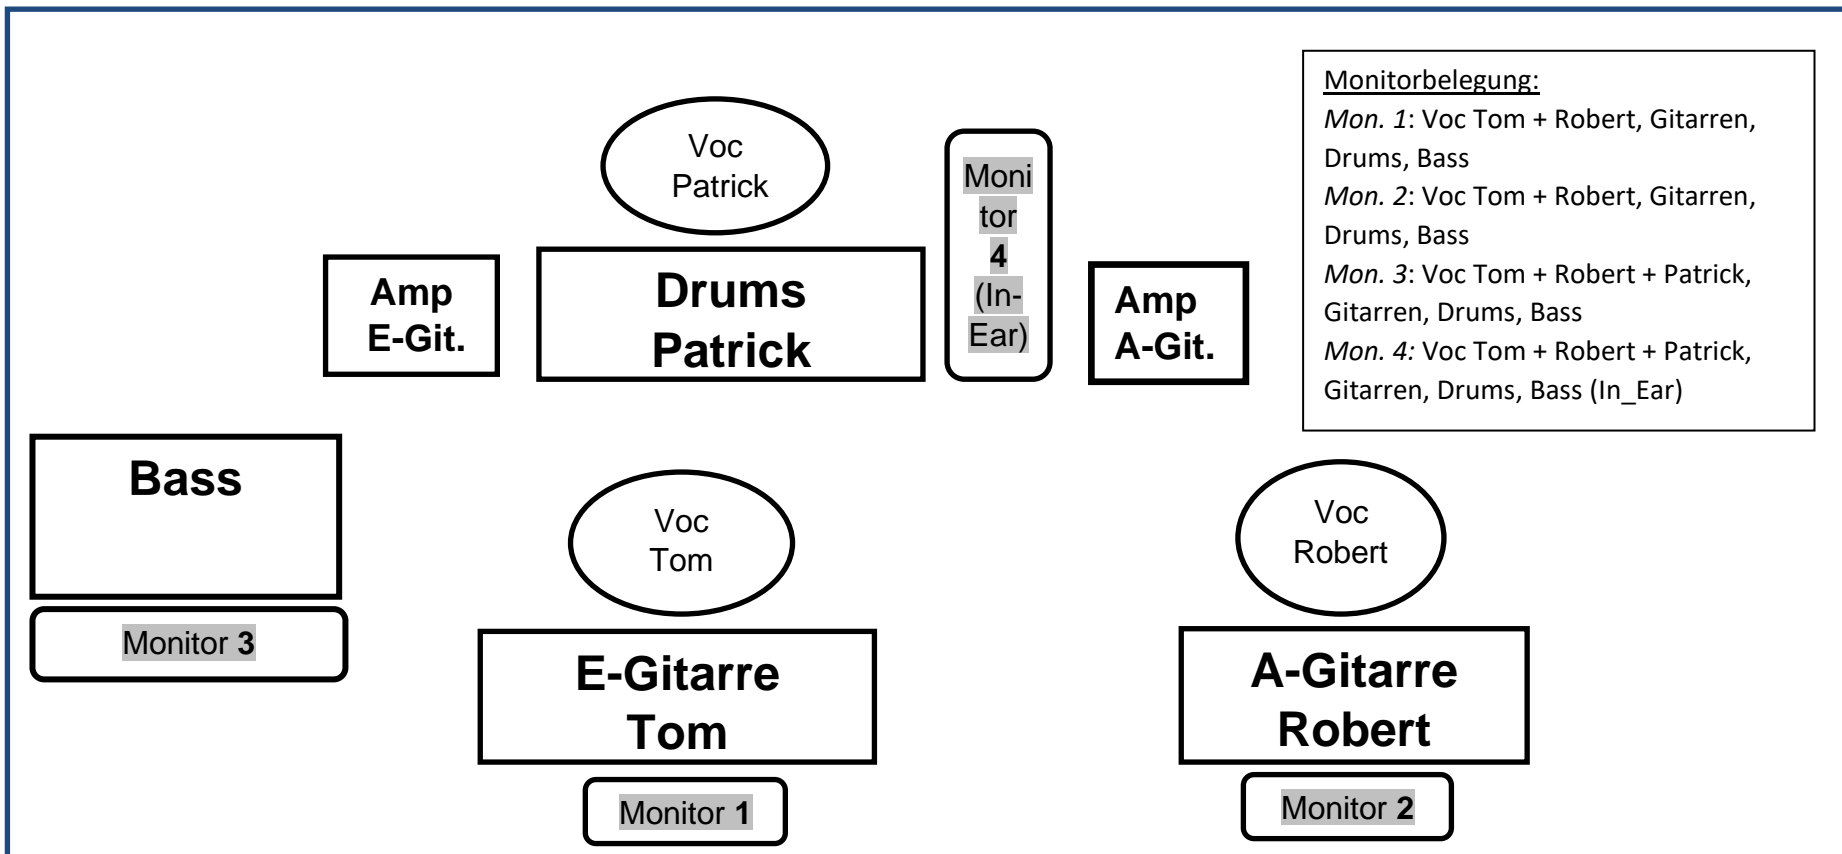

# Chilantey

(stage plot)

Monitorbelegung:  
*Mon. 1:* Voc Tom + Robert, Gitarren, Drums, Bass  
*Mon. 2:* Voc Tom + Robert, Gitarren, Drums, Bass  
*Mon. 3:* Voc Tom + Robert + Patrick, Gitarren, Drums, Bass  
*Mon. 4:* Voc Tom + Robert + Patrick, Gitarren, Drums, Bass (In\_Ear)